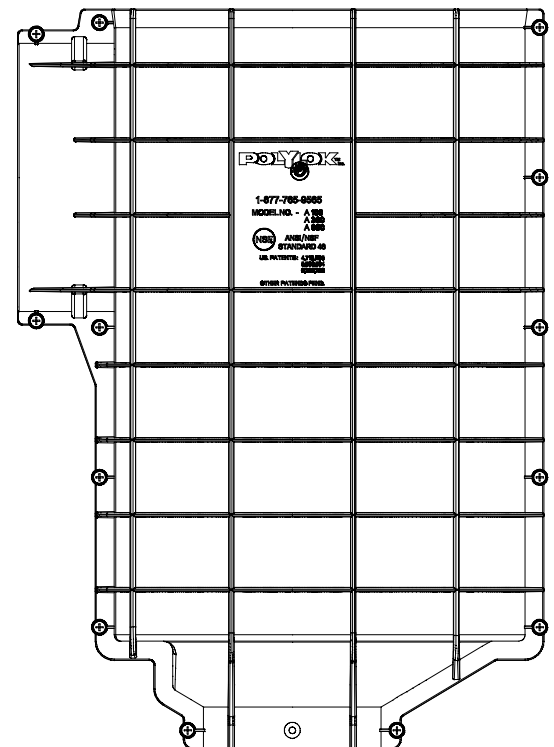

PVC OUTLET BUSHING  
ACCEPTS 4" AND 6" SCHD 40 PIPE

A-100 - A-600 12X20 CASE

MATERIAL:

HOUSING - POLYPROPYLENE

BUSHING - PVC

COLOR - GREY