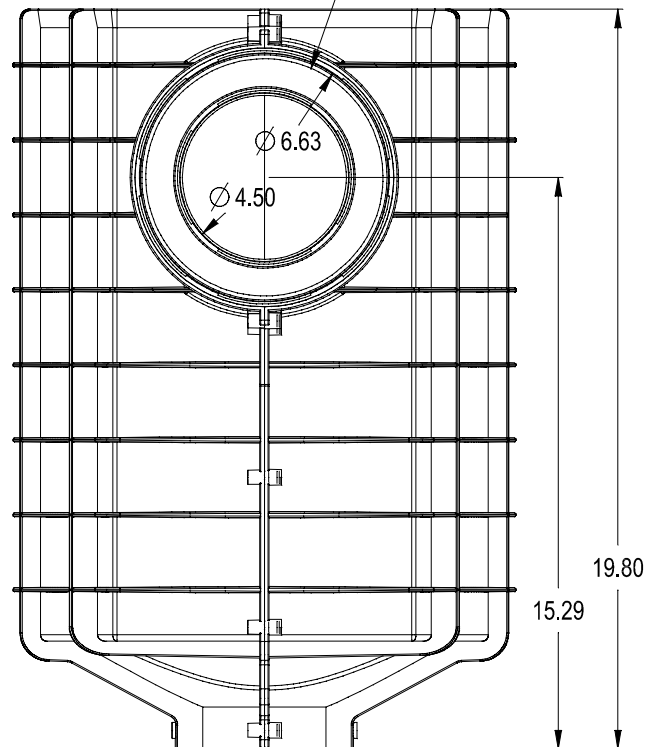

PVC OUTLET BUSHING  
ACCEPTS 4" AND 6" SCHD 40 PIPE

A-100 - A-600 12X20 CASE

MATERIAL:

HOUSING - POLYPROPYLENE

BUSHING - PVC

COLOR - GREY