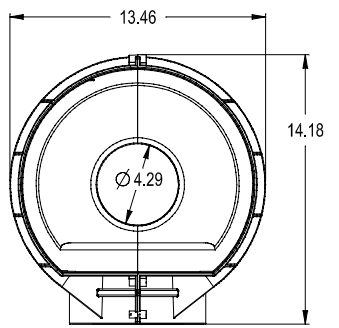

A100-A600 12X20 CASE

A100-A600 12X28 CASE

A100-A600 12X36 CASE

12" FILTER CASE SERIES
 MATERIAL:
 12X20 CASE:
 HOUSING - POLYPROPYLENE
 BUSHING - PVC
 12X28 AND 12X36 CASES - ABS
 COLOR - GREY