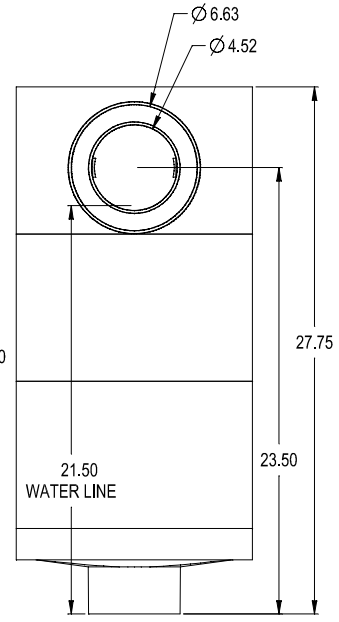

A100-A600 12X20 CASE

A100-A600 12X28 CASE

A100-A600 12X36 CASE

12" FILTER CASE SERIES
 MATERIAL:
 12X20 CASE:
 HOUSING - POLYPROPYLENE
 BUSHING - PVC
 12X28 AND 12X36 CASES - ABS
 COLOR - GREY