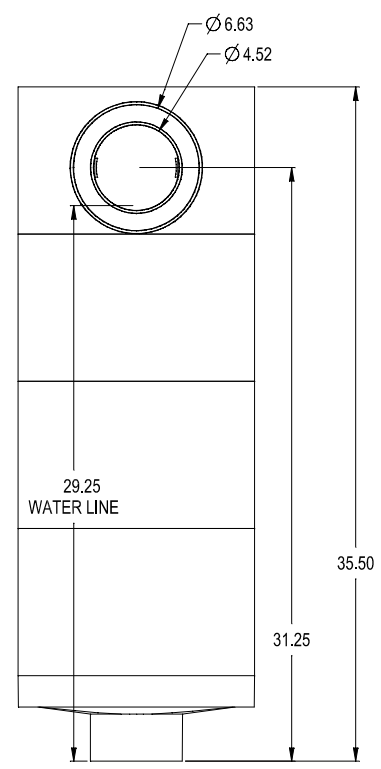

A100-A600 12X20 CASE

A100-A600 12X28 CASE

A100-A600 12X36 CASE

12" FILTER CASE SERIES
 MATERIAL:
 12X20 CASE:
 HOUSING - POLYPROPYLENE
 BUSHING - PVC
 12X28 AND 12X36 CASES - ABS
 COLOR - GREY