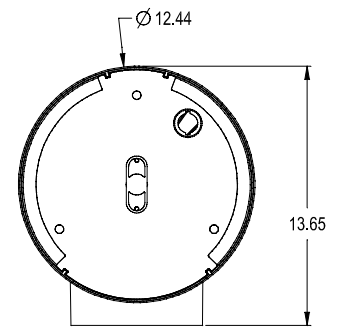

A100-A600 12X20 CASE

A100-A600 12X28 CASE

A100-A600 12X36 CASE

12" FILTER CASE SERIES
 MATERIAL:
 12X20 CASE:
 HOUSING - POLYPROPYLENE
 BUSHING - PVC
 12X28 AND 12X36 CASES - ABS
 COLOR - GREY