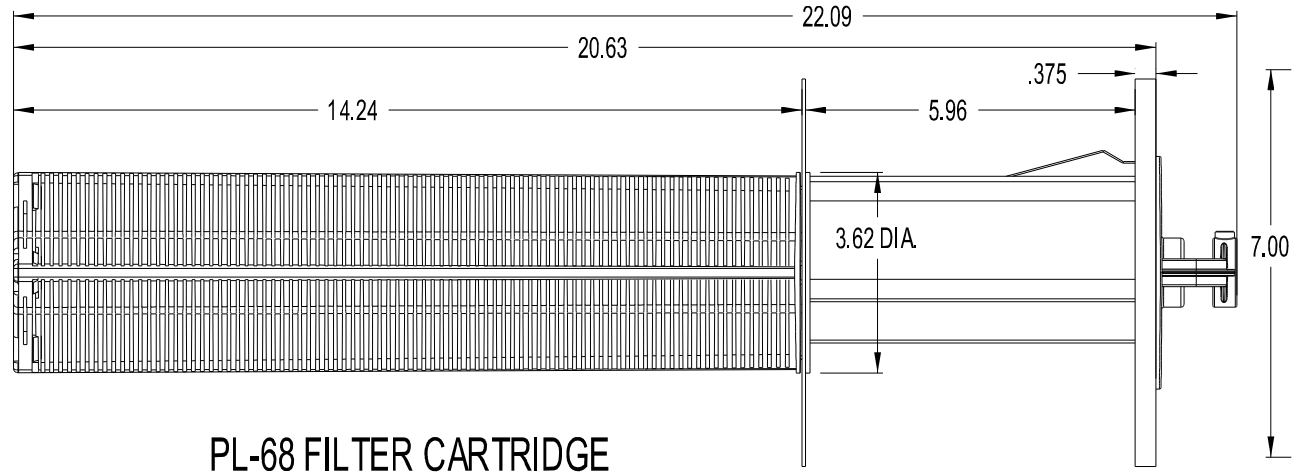

EXCEPTS 3/4" PIPE FOR HANDLE

PL-68 FILTER CARTRIDGE
 PART NO. - 30130-CB
 MATERIAL - POLYPROPELYENE

FOR REPLACEMENT CARTRIDGE
 CALL POLYLOK 1-877-166-8885
 MADE IN USA
 PART NO. 30130
 POLYLOK, INC. 80 CAPITAL DR. WALLINGFORD CT 06495