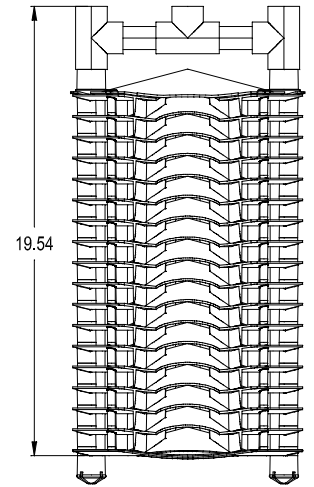

FILTER PLATE
5.8 FT. OF FILTRATION
PER FILTER PLATE

4" SCHD 40 SOCKET

OPTIONAL WALL SUPPORT
1" SCHD 40 SOCKET

BEST TECHNOLOGY
10" FILTER CASE AND CARTRIDGE
PART NO'S. GF10-8
GF10-16
GF10-32

GF10-8
16 FILTER PLATES
92.93 FT OF 1/8" FILTRATION

GF10-16
17 FILTER PLATES
98.74 FT OF 1/16" FILTRATION

GF10-32
17 FILTER PLATES
98.74 FT OF 1/32" FILTRATION