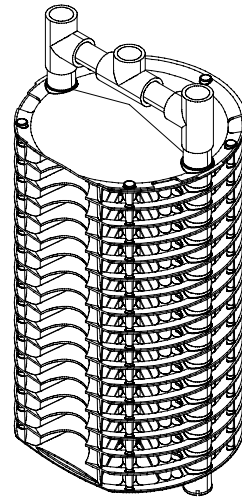

FILTER PLATE
5.8 FT. OF FILTRATION
PER FILTER PLATE

4" SCHD 40 SOCKET

OPTIONAL WALL SUPPORT
1" SCHD 40 SOCKET

BEST TECHNOLOGY
10" FILTER CASE AND CARTRIDGE
PART NO'S. GF10-8
GF10-16
GF10-32

GF10-8
16 FILTER PLATES
92.93 FT OF 1/8" FILTRATION

GF10-16
17 FILTER PLATES
98.74 FT OF 1/16" FILTRATION

GF10-32
17 FILTER PLATES
98.74 FT OF 1/32" FILTRATION