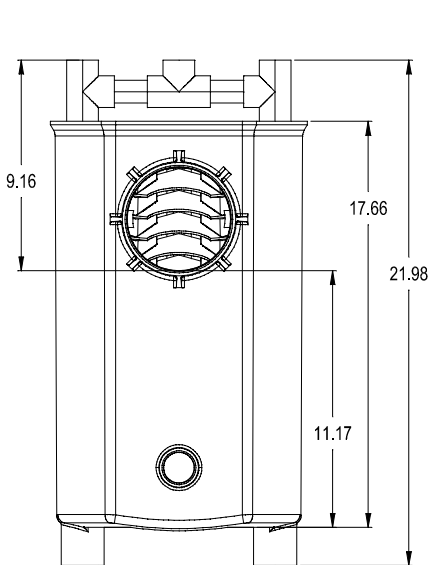

FILTER PLATE
5.8 FT. OF FILTRATION
PER FILTER PLATE

4" SCHD 40 SOCKET

OPTIONAL WALL SUPPORT
1" SCHD 40 SOCKET

BEST TECHNOLOGY
10" FILTER CASE AND CARTRIDGE
PART NO'S. GF10-8
GF10-16
GF10-32

GF10-8
16 FILTER PLATES
92.93 FT OF 1/8" FILTRATION

GF10-16
17 FILTER PLATES
98.74 FT OF 1/16" FILTRATION

GF10-32
17 FILTER PLATES
98.74 FT OF 1/32" FILTRATION