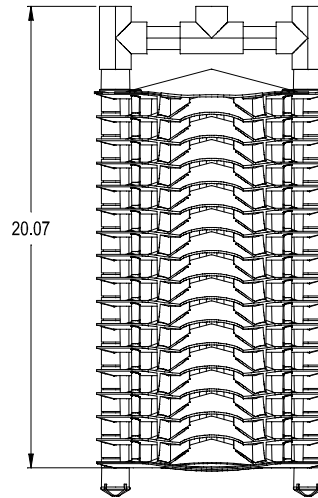

FILTER PLATE
5.8 FT. OF FILTRATION
PER FILTER PLATE

4" SCHD 40 SOCKET

OPTIONAL WALL SUPPORT
1" SCHD 40 SOCKET

BEST TECHNOLOGY
10" FILTER CASE AND CARTRIDGE
PART NO'S. GF10-8
GF10-16
GF10-32

GF10-8
16 FILTER PLATES
92.93 FT OF 1/8" FILTRATION

GF10-16
17 FILTER PLATES
98.74 FT OF 1/16" FILTRATION

GF10-32
17 FILTER PLATES
98.74 FT OF 1/32" FILTRATION