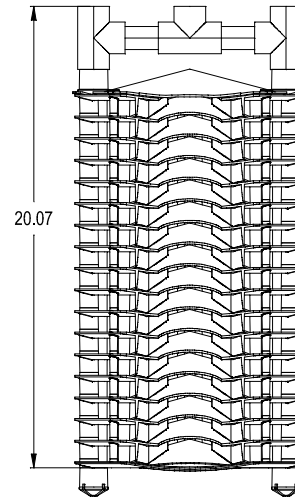

FILTER PLATE
5.8 FT. OF FILTRATION
PER FILTER PLATE

4" SCHD 40 SOCKET

OPTIONAL WALL SUPPORT
1" SCHD 40 SOCKET

BEST TECHNOLOGY
10" FILTER CASE AND CARTRIDGE
PART NO'S. GF10-8
GF10-16
GF10-32

GF10-8
16 FILTER PLATES
92.93 FT OF 1/8" FILTRATION

GF10-16
17 FILTER PLATES
98.74 FT OF 1/16" FILTRATION

GF10-32
17 FILTER PLATES
98.74 FT OF 1/32" FILTRATION