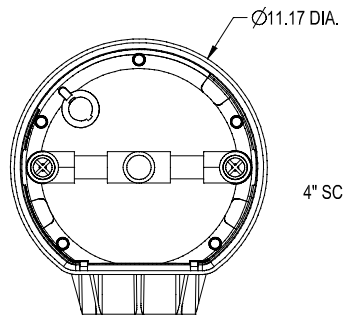

FILTER PLATE
5.8 FT. OF FILTRATION
PER FILTER PLATE

4" SCHD 40 SOCKET

OPTIONAL WALL SUPPORT
1" SCHD 40 SOCKET

BEST TECHNOLOGY
10" FILTER CASE AND CARTRIDGE
PART NO'S. GF10-8
GF10-16
GF10-32

GF10-8
16 FILTER PLATES
92.93 FT OF 1/8" FILTRATION

GF10-16
17 FILTER PLATES
98.74 FT OF 1/16" FILTRATION

GF10-32
17 FILTER PLATES
98.74 FT OF 1/32" FILTRATION