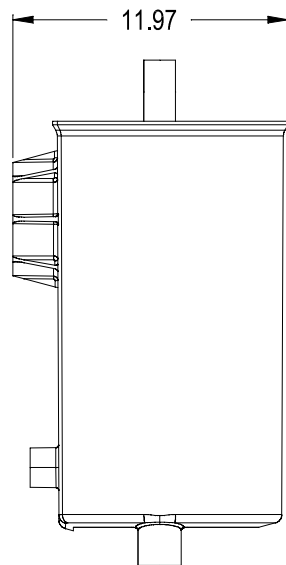

FILTER PLATE
5.8 FT. OF FILTRATION
PER FILTER PLATE

4" SCHD 40 SOCKET

OPTIONAL WALL SUPPORT
1" SCHD 40 SOCKET

BEST TECHNOLOGY
10" FILTER CASE AND CARTRIDGE
PART NO'S. GF10-8
GF10-16
GF10-32

GF10-8
16 FILTER PLATES
92.93 FT OF 1/8" FILTRATION

GF10-16
17 FILTER PLATES
98.74 FT OF 1/16" FILTRATION

GF10-32
17 FILTER PLATES
98.74 FT OF 1/32" FILTRATION